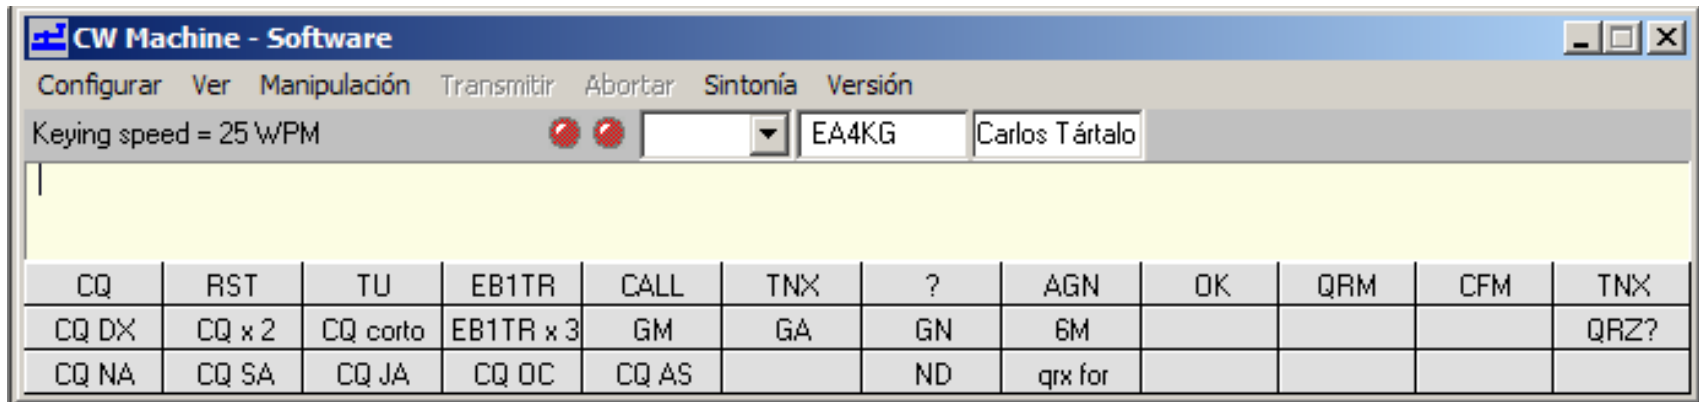

Vista detallada (VII)

- Ayudas a la operación en CW: