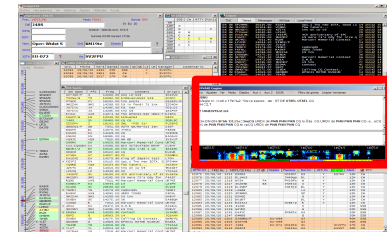

Vista detallada (VIII)

- Modo de operación: Modos Digitales

MMVARI Engine

Archivo Ajustes Ver Modo Display Aux 1 Aux 2 SO2R SO2V Filtro de grieta Limpiar Ventanas

.. YU8NU
,³ ut,žegla oi ;)□uti o 17tn %o2 .!Úe□e easws...æer . ST DE UT8EL UT8EL CQ
ft u ee□†,T

)uWT UR4EWTEof deti

...SF3A-DN-DN-SF3Ai 'ĐIt,s%□i□3eeCQ URDX de PI4N PI4N PI4N CQ lo.Ōãe CQ URDX de PI4N PI4N PI4N CQ -a...eCQ
URDX de PI4N PI4N PI4N CQ ts =pCQ URDX de PI4N PI4N PI4N CQ

SYNC 14072.5 14073.0 14073.5 14074.0 14074.5 14075.0

CQ	Saludo	RST Buro	73 GL	RST DX	QRZ TU	??	AGN	Responder	NAME 599	BYE BYE	AUTO CQ
TX	HELLO	NAME	QTH	TNX QSO	RIG-ANT	INET	OK				RX
BPSK 63	1492 Hz	14073,732 KHz	21 dB	Simplex	Receive	Net On	AFC On	Abort	PTT