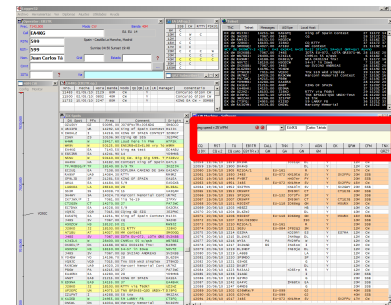

Vista detallada (VII)

■ Ayudas a la operación en CW:

The screenshot shows the Logger32 software interface with several windows open:

- Operator: EB1TR**: Shows call sign EA4KG, frequency 7143.500, mode CW, and location Spain - Castilla La Mancha, Madrid. It also shows the name Juan Carlos Tá and IOTA information.
- 40M CW**: A table with columns for Nro., Fecha, Hora, Banda, Modo, QZ, QR, LE, LR, Manager, and Comentario. It lists several contacts on the 40M band.
- DX Spots**: A table with columns for DX Spot, PFX, Freq, Comment, and Origin. It lists various DX spots with their frequencies and comments.
- CW Machine - Software**: Shows configuration for EA4KG, Carlos Táitolo, with a keying speed of 25 WPM. It includes a table with columns for CQ, RST, TU, EB1TR, CALL, TNX, ?, AGN, OK, QRM, CFM, and TNX.
- Telnet**: A list of contacts and their call signs, including EA5GTQ, J485, HSOZCW, J28KO, A718U, etc.

Vista detallada (VII)

- Ayudas a la operación en CW:

Vista detallada (VIII)

- Modo de operación: Modos Digitales

The screenshot displays the Logger32 software interface, showing a detailed view of a digital mode operation. The main window is titled "Operator: EB1TR" and shows the current frequency (14073.240), mode (PSK31), and band (20M). The call sign is J48S, and the operator is Wtdxt S. The grid is KM19te and the state is EU-072. The IOTA is EU-072 and the VFO is SV2FPU.